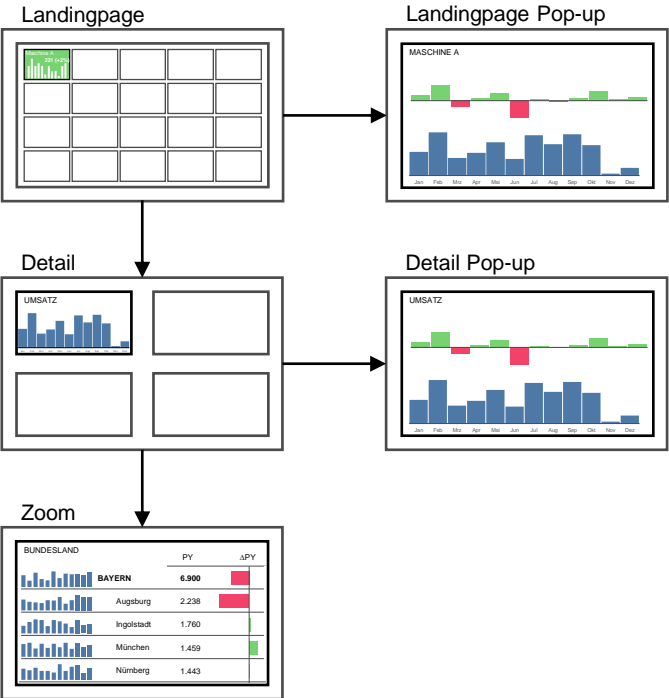

# ONE PAGER DASHBOARD DESIGN

**KPI Dashboard**

**TASK:** Steering  
**QUESTION:** Developments, overviews  
**PRESENTATION:** Tiles, advanced Diagrams, multiple Diagrams  
**NAVIGATION:** Reduced, guided, barely filters

**Monitoring Dashboard**

**TASK:** Monitoring  
**QUESTION:** Changes  
**PRESENTATION:** Simple tiles, (complex) traffic lights  
**NAVIGATION:** Fast, simple, filter

### Reading Gravity