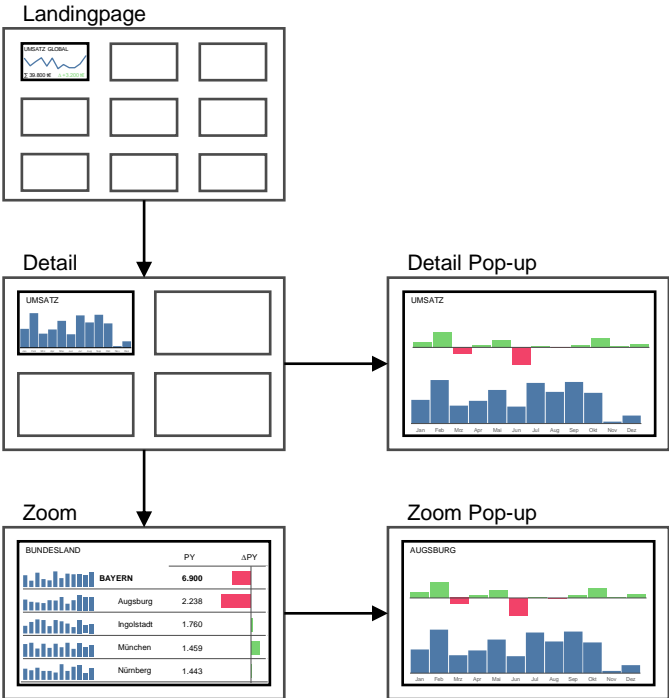

# ONE PAGER DASHBOARD DESIGN

**KPI Dashboard**

**TASK:** Steering  
**QUESTION:** Developments, overviews  
**PRESENTATION:** Tiles, advanced Diagrams, multiple Diagrams  
**NAVIGATION:** Reduced, guided, barely filters

**Monitoring Dashboard**

**TASK:** Monitoring  
**QUESTION:** Changes  
**PRESENTATION:** Simple tiles, (complex) traffic lights  
**NAVIGATION:** Fast, simple, filter

### Reading Gravity

### Tiles

€	Title concept Δ +8,3
Title concept Δ +8,3 Σ 39.800   ΔPY +3.200	Title concept Bar chart ΔPY% +8,3   ΔPY +3.200
Title concept 54% 	Title concept UB I +2,5   UB II +4,8   UB III +7,3